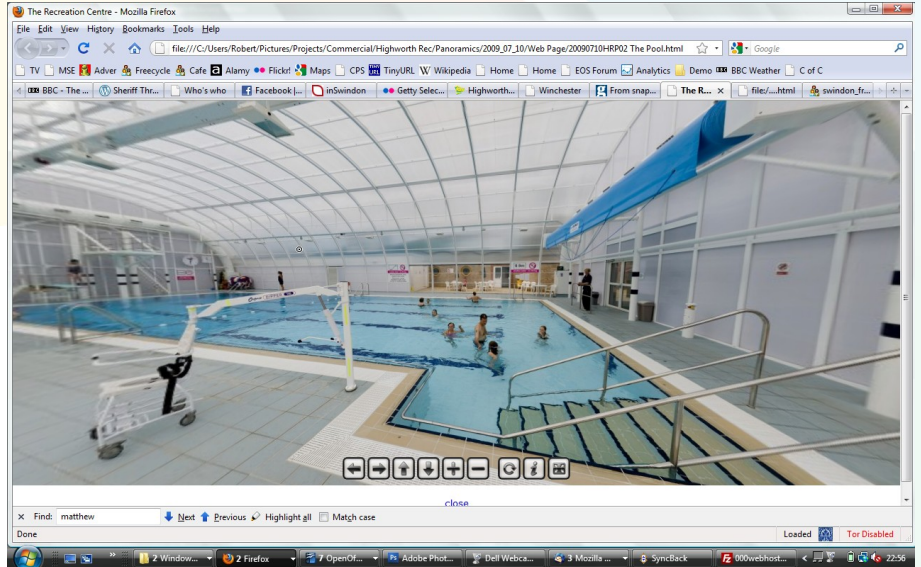

Easy to add into your existing web site: The tours require no additional downloads or special plugins to view, and they won't slow your website down. Adding a panomorph tour to your existing website is as easy as adding a photograph or new link. No need for an expensive site redesign or update! Panomorph can also offer hosting and free technical support to get your tour integrated into your existing web site.

A full range of exciting photography products: Panomorph's tours have a range of optional features. For larger sites, with four or more locations, an interactive map can help the visitor orientate themselves. Panomorph also offers stills photography. The 360°x180° sphere can be projected onto a flat page (in the same way that a globe can be represented as a flat map) for unique images for brochures or other printed literature.

Recent clients: Visit our website to see these features used in recent projects for clients such as Swindon Borough Council, The Roman Baths, The Pear Tree Hotel, McArthurGlen Designer Outlets, Bath & NE Somerset Council and the Bath Guildhall.

Panomorph offers a full range of interactive web photography products including web tours, high definition panoramics and 3D object photography.

Experience the Highworth Rec tour on Panomorph's website at www.Panomorph.com

Panomorph ... like being there. Call now to arrange a free consultation with no obligation 07890 564889.

Screen shot showing the panomorph web tour loaded in a browser. The visitor can click and drag to navigate around a 360°x180° view, zoom in and out and walk through using the arrows or map.

"The panomorph tour has enabled our customers to view our facilities in a dynamic and professional way. If a picture paints a thousand words, then a panomorph tour speaks a million!! I have received positive feedback from new customers who have viewed the tours. It has really enhanced our website." *Ann Lewis - Marketing Officer for Highworth Recreation Centre.*