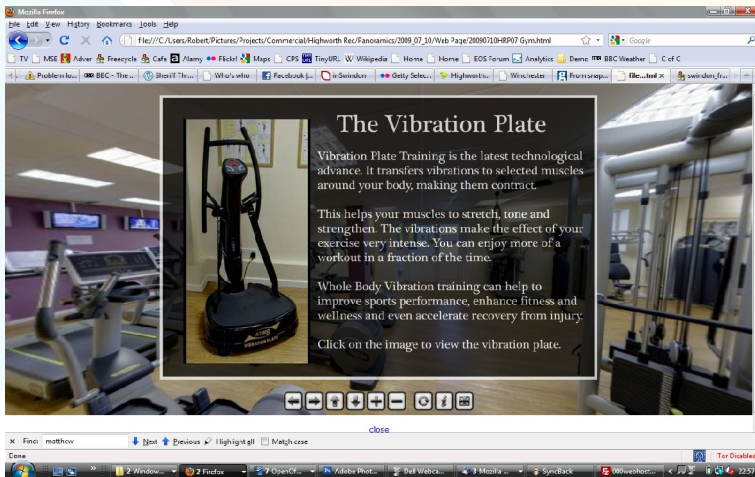

Screen shot showing the panomorph web tour in a browser. The visitor can click to bring up a panel containing information about the new vibration plate.